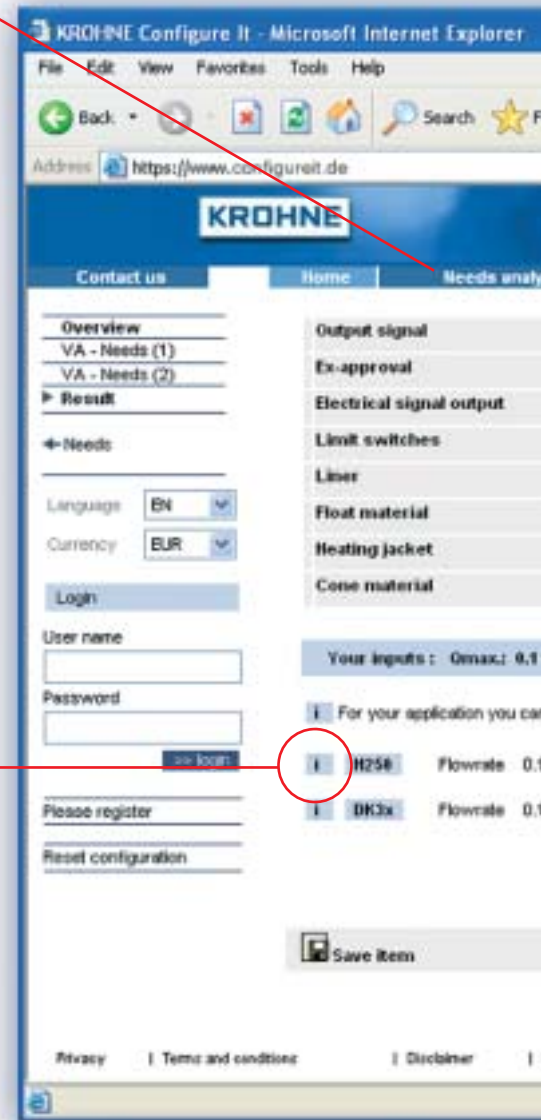

Most reliable and easiest instrument

The implemented logic excludes non-relevant choices, the resulting instrument is accurately configured for your needs.

The expert system considers all factors, and you can experience how this intelligent system thinks for you. After only a few questions, Configure It will present the right instrument for your needs.

Always up to date

This leading system for the KROHNE-group worldwide, always contains the most recent information for you.

Needs analysis

Configure It supports the planner during the choice of the correct measuring principle for the application with the help of the needs analysis, an expert system. Only a few inputs are necessary to obtain the best measuring principle.

You are guided step-by-step to the correct level or flow instrument for your application.

Throughout the selection process you will be given key information to help you make the right choice.

Configure It

Tap into our know how. You don't need to install any software nor do you need to register.:

www.ConfigureIt.de

Measuring principle

Via this access level the user choose his preferred measuring principle. After entering the required application data, Configure It will show you to the best instrument.