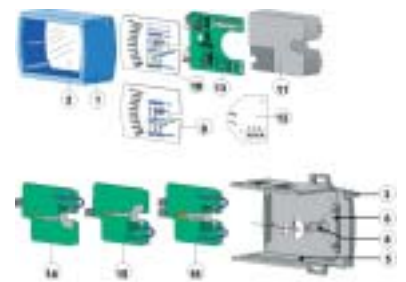

Measuring principle

Via this access level the user choose his preferred measuring principle. After entering the required application data, Configure It will show you to the best instrument.

Products

You know exactly which product you require.

So choose it out of a list, give the required application input, and you'll have your instrument recommendation in next to no time.

Spare parts

The shortest way for the correct spare part.

Just select the required spare part directly from the technical drawing.

Local display without output signal	▼
without	▼
without	▼
without	▼
without	▼
Stainless steel	▼
without	▼
Stainless steel	▼

m³/h | Density: 997.047 kg/m³ | Viscosity: 6.89 mPa.s | Temperature: 25 C

Variable Area Flowmeter

10	m³/h	K 15.4	continue
	m³/h	K 340	

[UFM 880W Hot Tapping more information...](#)

© 2002-2004 KROHNE. All rights reserved. Internet

Configure It High-Lights

- Online generation of complete quotations and the ability to order online
- Online display of prices and delivery times
- Available 24 hours, 7 days – worldwide